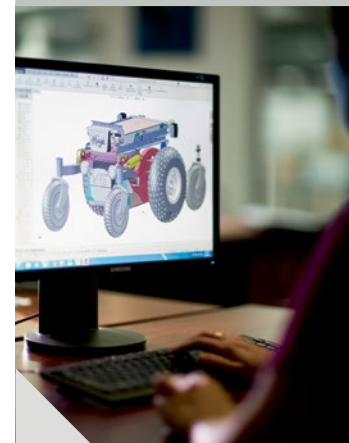

BUILT TO LAST

We never compromise on quality. With your wheelchair as your mobility, reliability is paramount. We'd much rather spend time improving our products than repairing them.