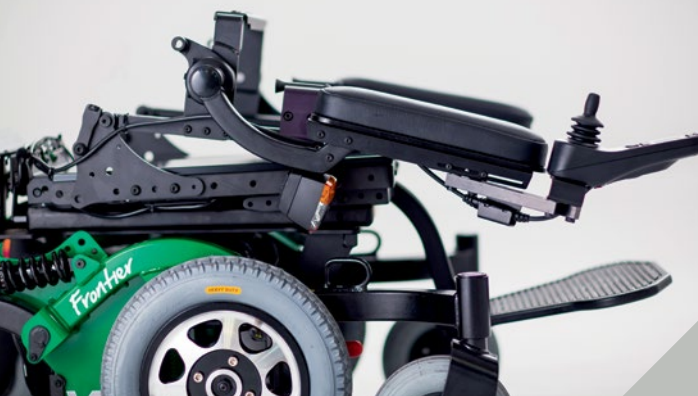

TAKE CONTROL

A full range of advanced control systems and environmental controls are available. Easy to program and easy to use.

PUT IT IN THE BOOT AND HIT THE ROAD

This folding backrest is a great feature for various backrest options. A simple quick release pin allows you to fold your wheelchair to nearly half the size.