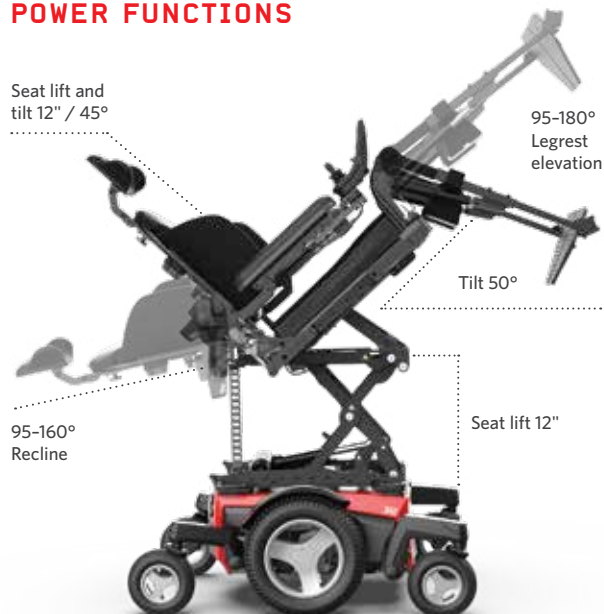

STANDARD POWER FUNCTIONS

magic
Mobility™
Because the world's not flat

Magic Mobility +61 3 8791 5600
sales@magicmobility.com.au
Explore with us magicmobility.com.au

Scan for agent locations

Please remember that your wheelchair has electric motors and must NEVER be driven through water, into rivers, creeks and the sea. Check online for current version. The information and specifications contained in this brochure are correct and up-to-date at the time of printing and may be subject to change. ©Magic Mobility. Product of Australia.