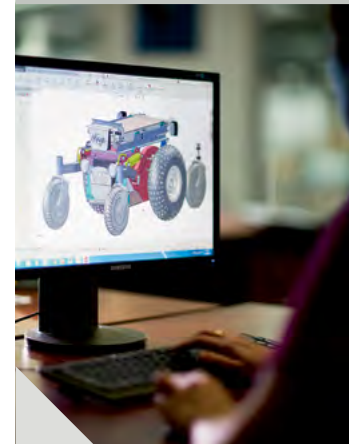

ENGINEERED TO THE LAST BOLT

If we think we can make it better, we will. Our in-house engineering team are hands on, working side by side with customers and therapists. The entire Magic team work continuously on how we can improve the experience, from choosing a Magic Mobility wheelchair to its performance in the places you want to go.

PROUDLY AUSTRALIAN DESIGNED AND MADE

We love that our product is made in Australia. We love meeting our customers, hearing their ever changing needs and taking it back to the drawing board.

Basic specifications:** (AT wheels and castors):

- Length: 995mm
- Width: 710mm (670mm with Hybrid wheels)
- Seat to floor height: 435mm
- Turning radius: 520mm
- Weight limit: 182kg (400lbs), 155kg (340lbs) with lift and/or tilt
- Top speed: 10kph (6.2mph)
- Motors: 800W Gear in Line
- Wheels: Off-road 14" black, Hybrid 14"x3" grey and black
- Castors: Off-road and Hybrid (2.50-4)
- Gel Batteries
- Penny and Giles controller with LCD display (R-Net)
- Centre post legrest with one piece footplate
- Rehab seat pan (from 12"-24" wide)
- Crash test compliant tie down points.

Rehab positioning:

- Power seat options: 12" lift, tilt (45 degrees), lift and tilt, transfer tilt with tilt only, transfer tilt with lift and tilt, power recline, lay down, power elevating legrests
- Seating and backrests: MPS, rehab backrest, adjustable seat pans and seating
- Headrests and mounts: MPS, rehab
- Legrests: Centre post, swingaway, power and manual elevating
- Footplates: 1 or 2 piece fixed/flip up/angle adjustable, any specific requirement
- A full range of armpads, straps, pads, harness, restraints, supports are all available from our extensive catalogue.

Options and accessories:

- One-click activator (CJSM 2 or JSM joystick)
- Fold forward back
- Retractable docking pin
- Puncture resistant tyre liners (off-road wheels only)
- 24V LED Lighting kit
- 12V Accessory socket and 2 x USB charger
- Jack
- Luggage rack, bag hooks, bags, pockets, tables, drinks holder, oxygen and vent carriers
- Special controls: Attendant, head, chin, foot, sip and puff, environmental controls all available
- RAM mounting system (tablet and swing away tablet holder, mobile phone holder, swing away camera mount, attendant cup holder, action camera holder and cup holder).

The right wheelchair for:*

- Adventurous off-road recreation
- Country living and working
- Urban outdoor living and working
- Roomy indoor spaces.

Base options:

*Please remember that your wheelchair has electric motors and must NEVER be driven through water, into rivers, creeks and the sea

**Specifications subject to change. Check online for current version

**Various model options excluded

Magic Mobility +61 3 8791 5600
sales@magicmobility.com.au

Explore with us magicmobility.com.au

Scan for agent locations