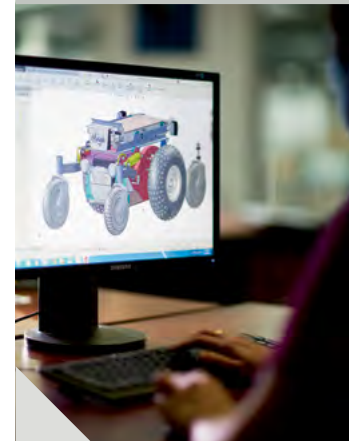

BUILT TO LAST

We never compromise on quality. With your wheelchair as your mobility, reliability is paramount. We’d much rather spend time improving our products than repairing them.

ENGINEERED TO THE LAST BOLT

If we think we can make it better, we will. Our in house engineering team are hands on, working side by side with customers and therapists. The entire Magic team work continuously on how we can improve the experience from choosing a Magic Mobility wheelchair to its performance in the places you want to go.